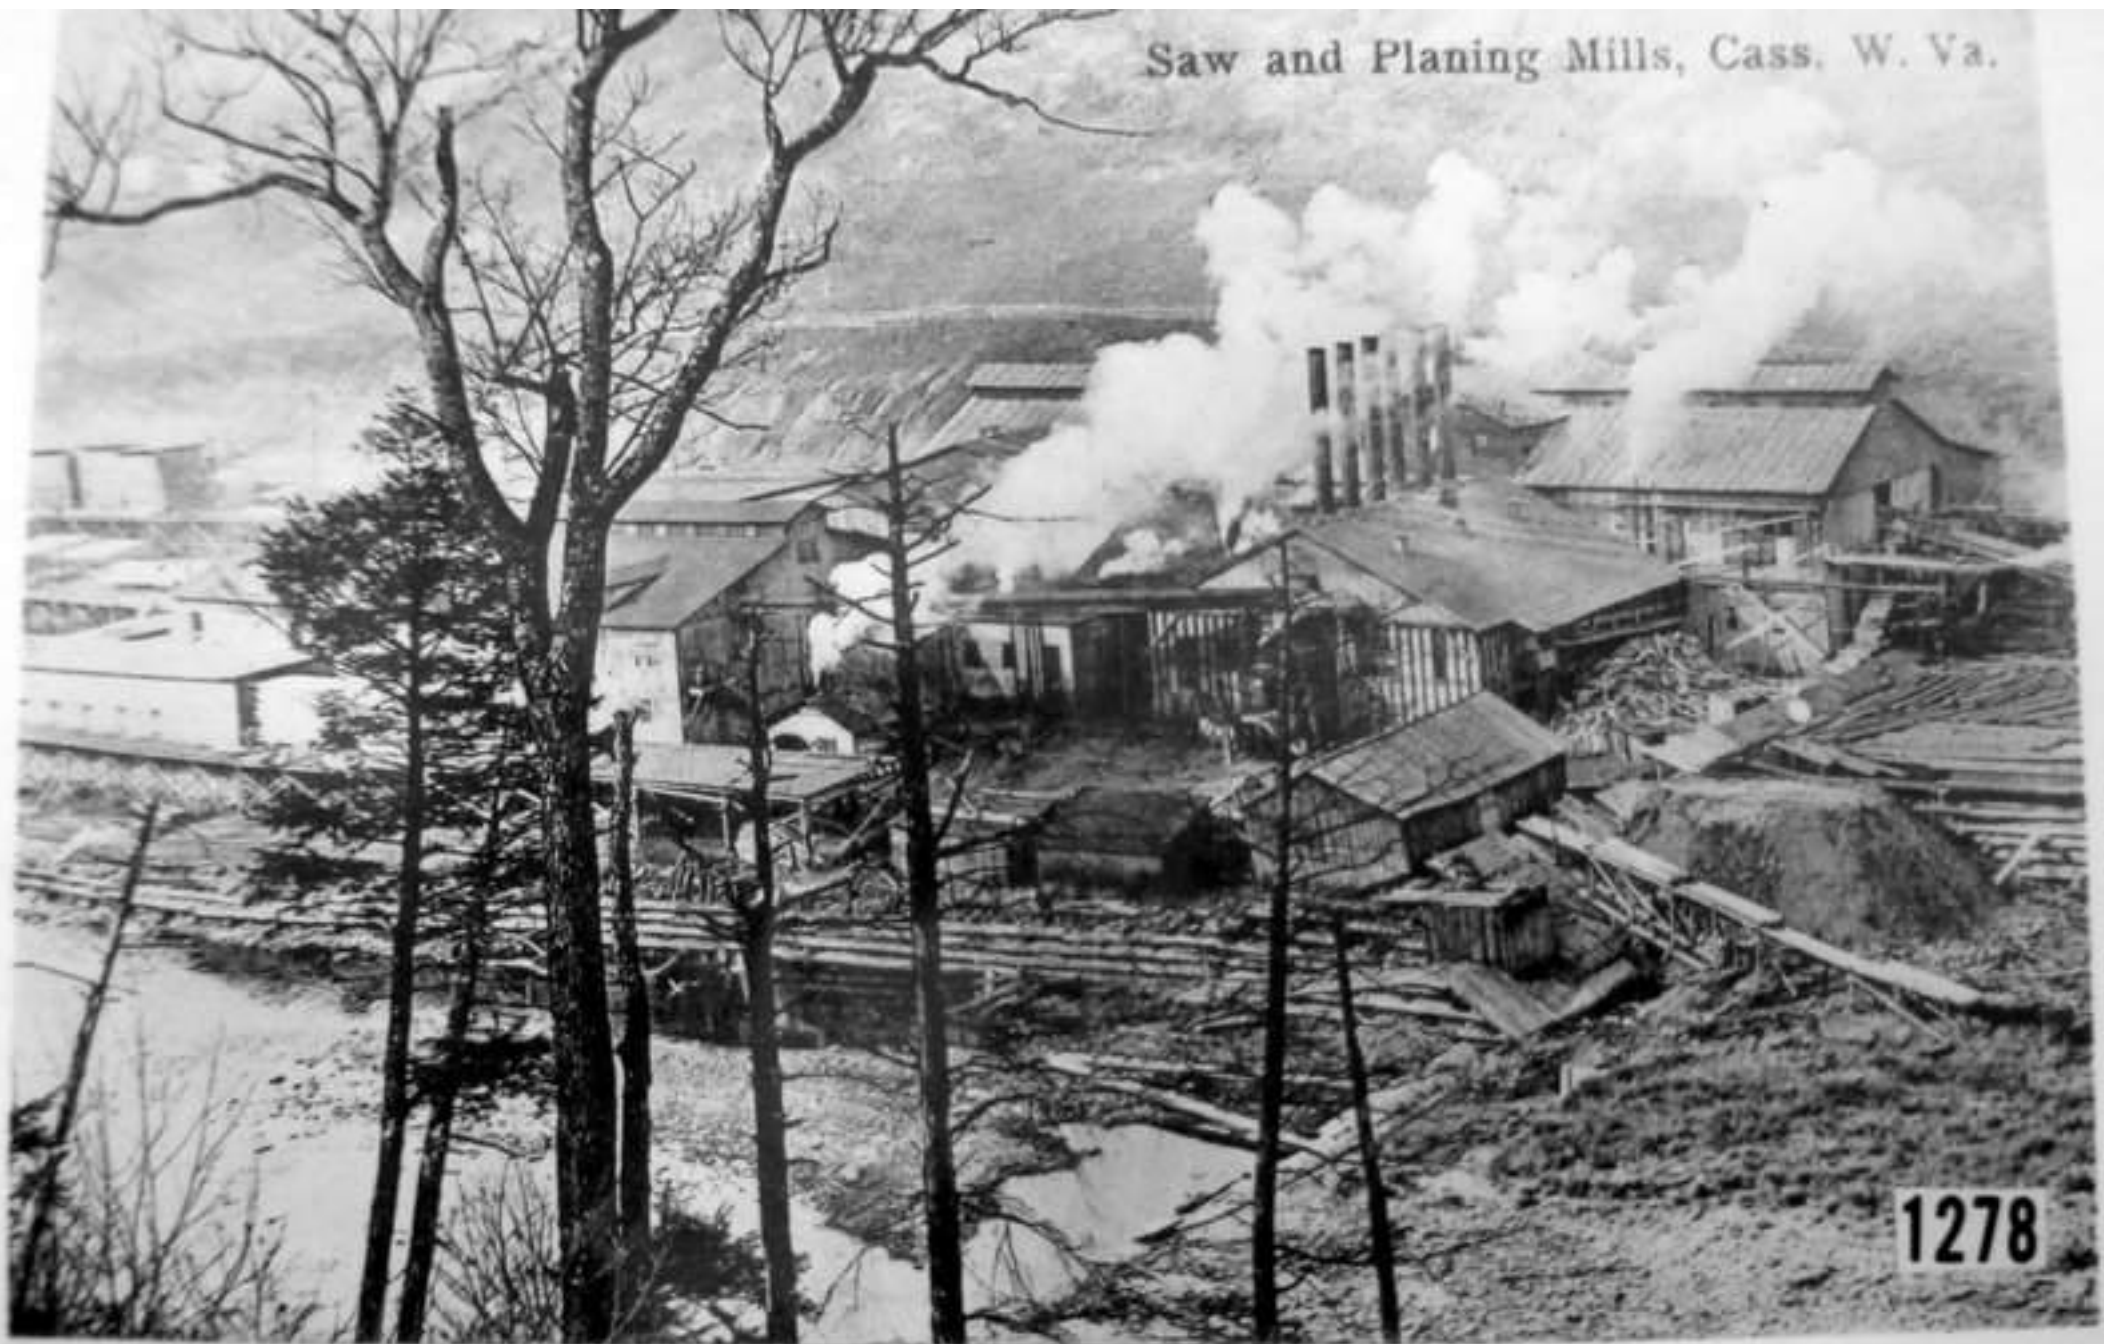

Saw and Planing Mills, Cass, W. Va.

1278